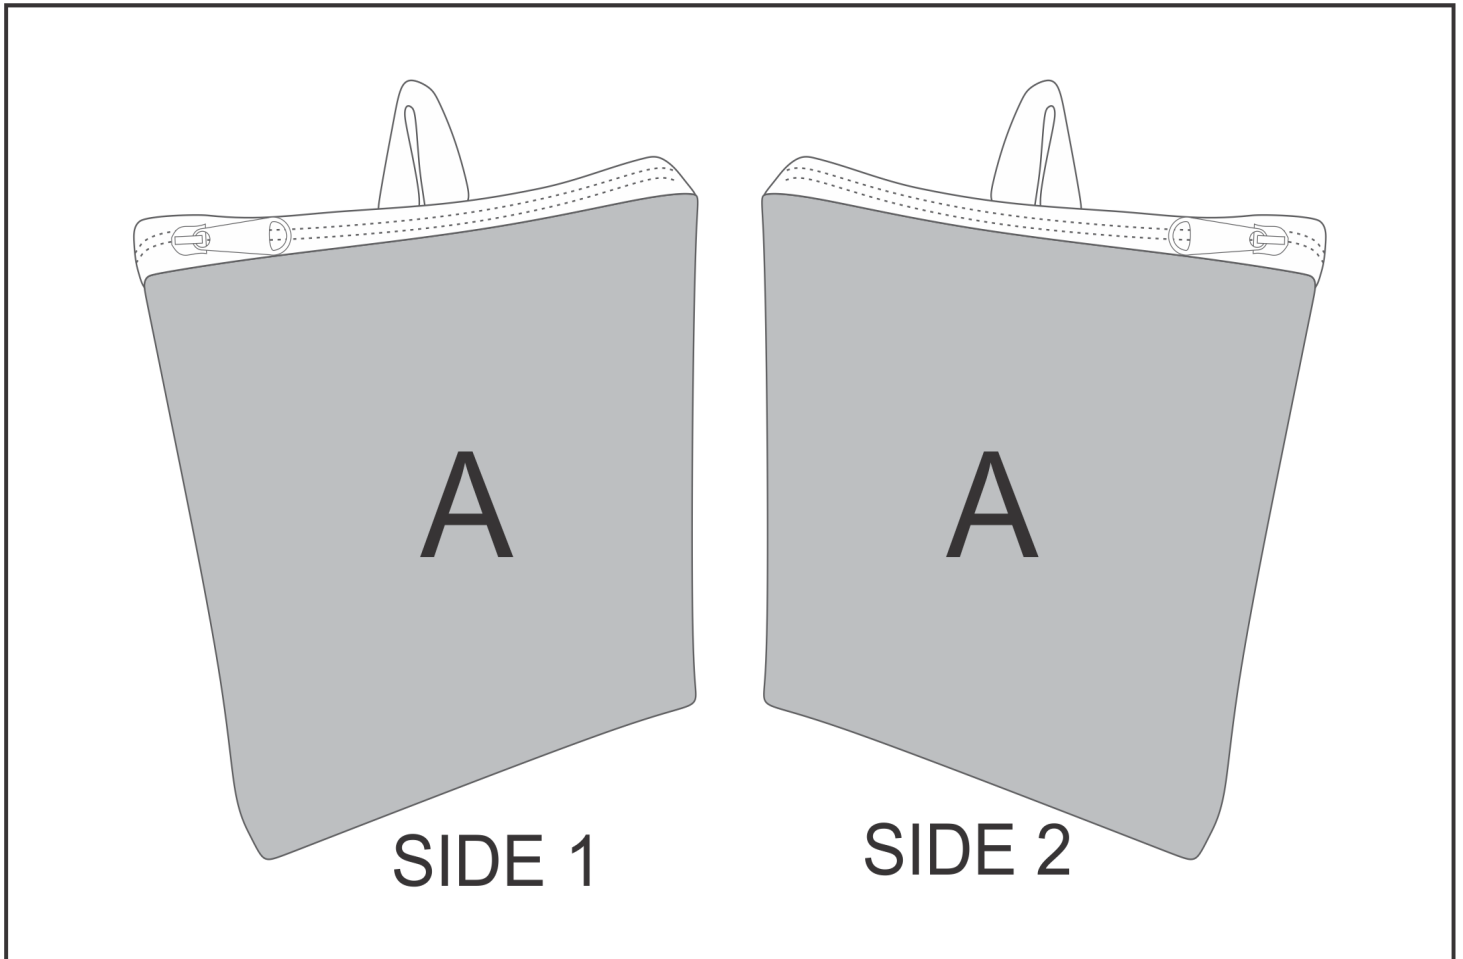

## Need to know:

Includes 1-Position Sublimation (setup fees apply)

- Please Note: We cannot guarantee 100% logo Alignment on all Brandable Panels.

## Branding Options:

Position	Branding Method (Branding Code)	No. of Colours	Dimension
A	Custom Sublimation A (CPSUB-A)	Full Colour	181mm wide x 350mm high